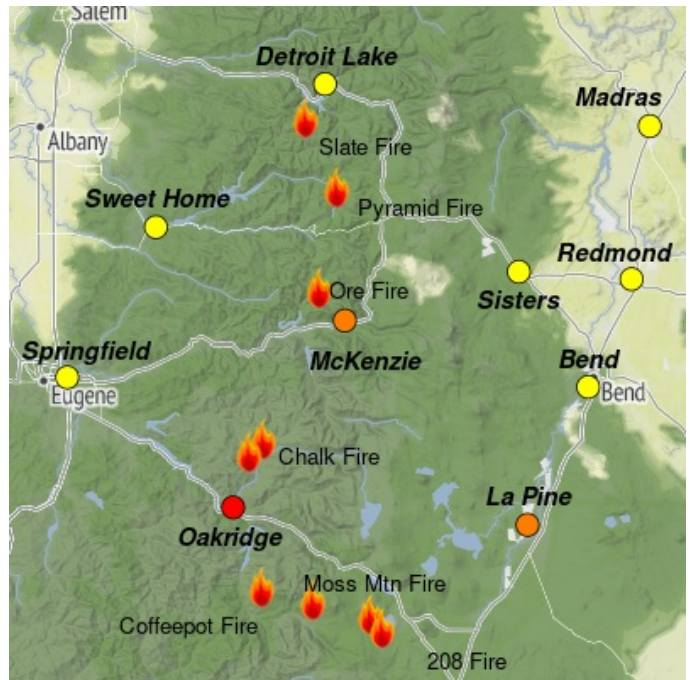

Smoke Outlook

NW Oregon - Willamette NF

8/09 - 8/10

Issued by [Wildland Fire Air Quality Response Program](#) on August 09, 2024 at 08:18 AM PDT

Fire

There were 623 acres of overall fire growth on the Willamette Complex yesterday. The Coffee Pot Fire is now 5,907 acres and 35% contained. The Chalk Fire is 4,907 acres and 50% contained. Moss Mountain is at 627 acres with no containment. The Ore Fire grew by 160 acres. Crews continue to make good progress on containment lines for all fires.

Smoke

Smoke will continue to impact most of forecast area today. MODERATE conditions are expected in Springfield/Eugene, Sweet Home, Detroit and east of the Cascades in Bend, Madras, Sisters, and Redmond. UNHEALTHY conditions are again anticipated in the Oakridge area and adjacent river valley with smoke drifting in from all adjacent fires. The communities in the vicinity of both La Pine and McKenzie will have USG conditions throughout the day. Thick smoke will be evident in low lying areas and river valleys. Fires to the north in Washington and to the south of the Willamette National Forest will continue to send smoke this direction.